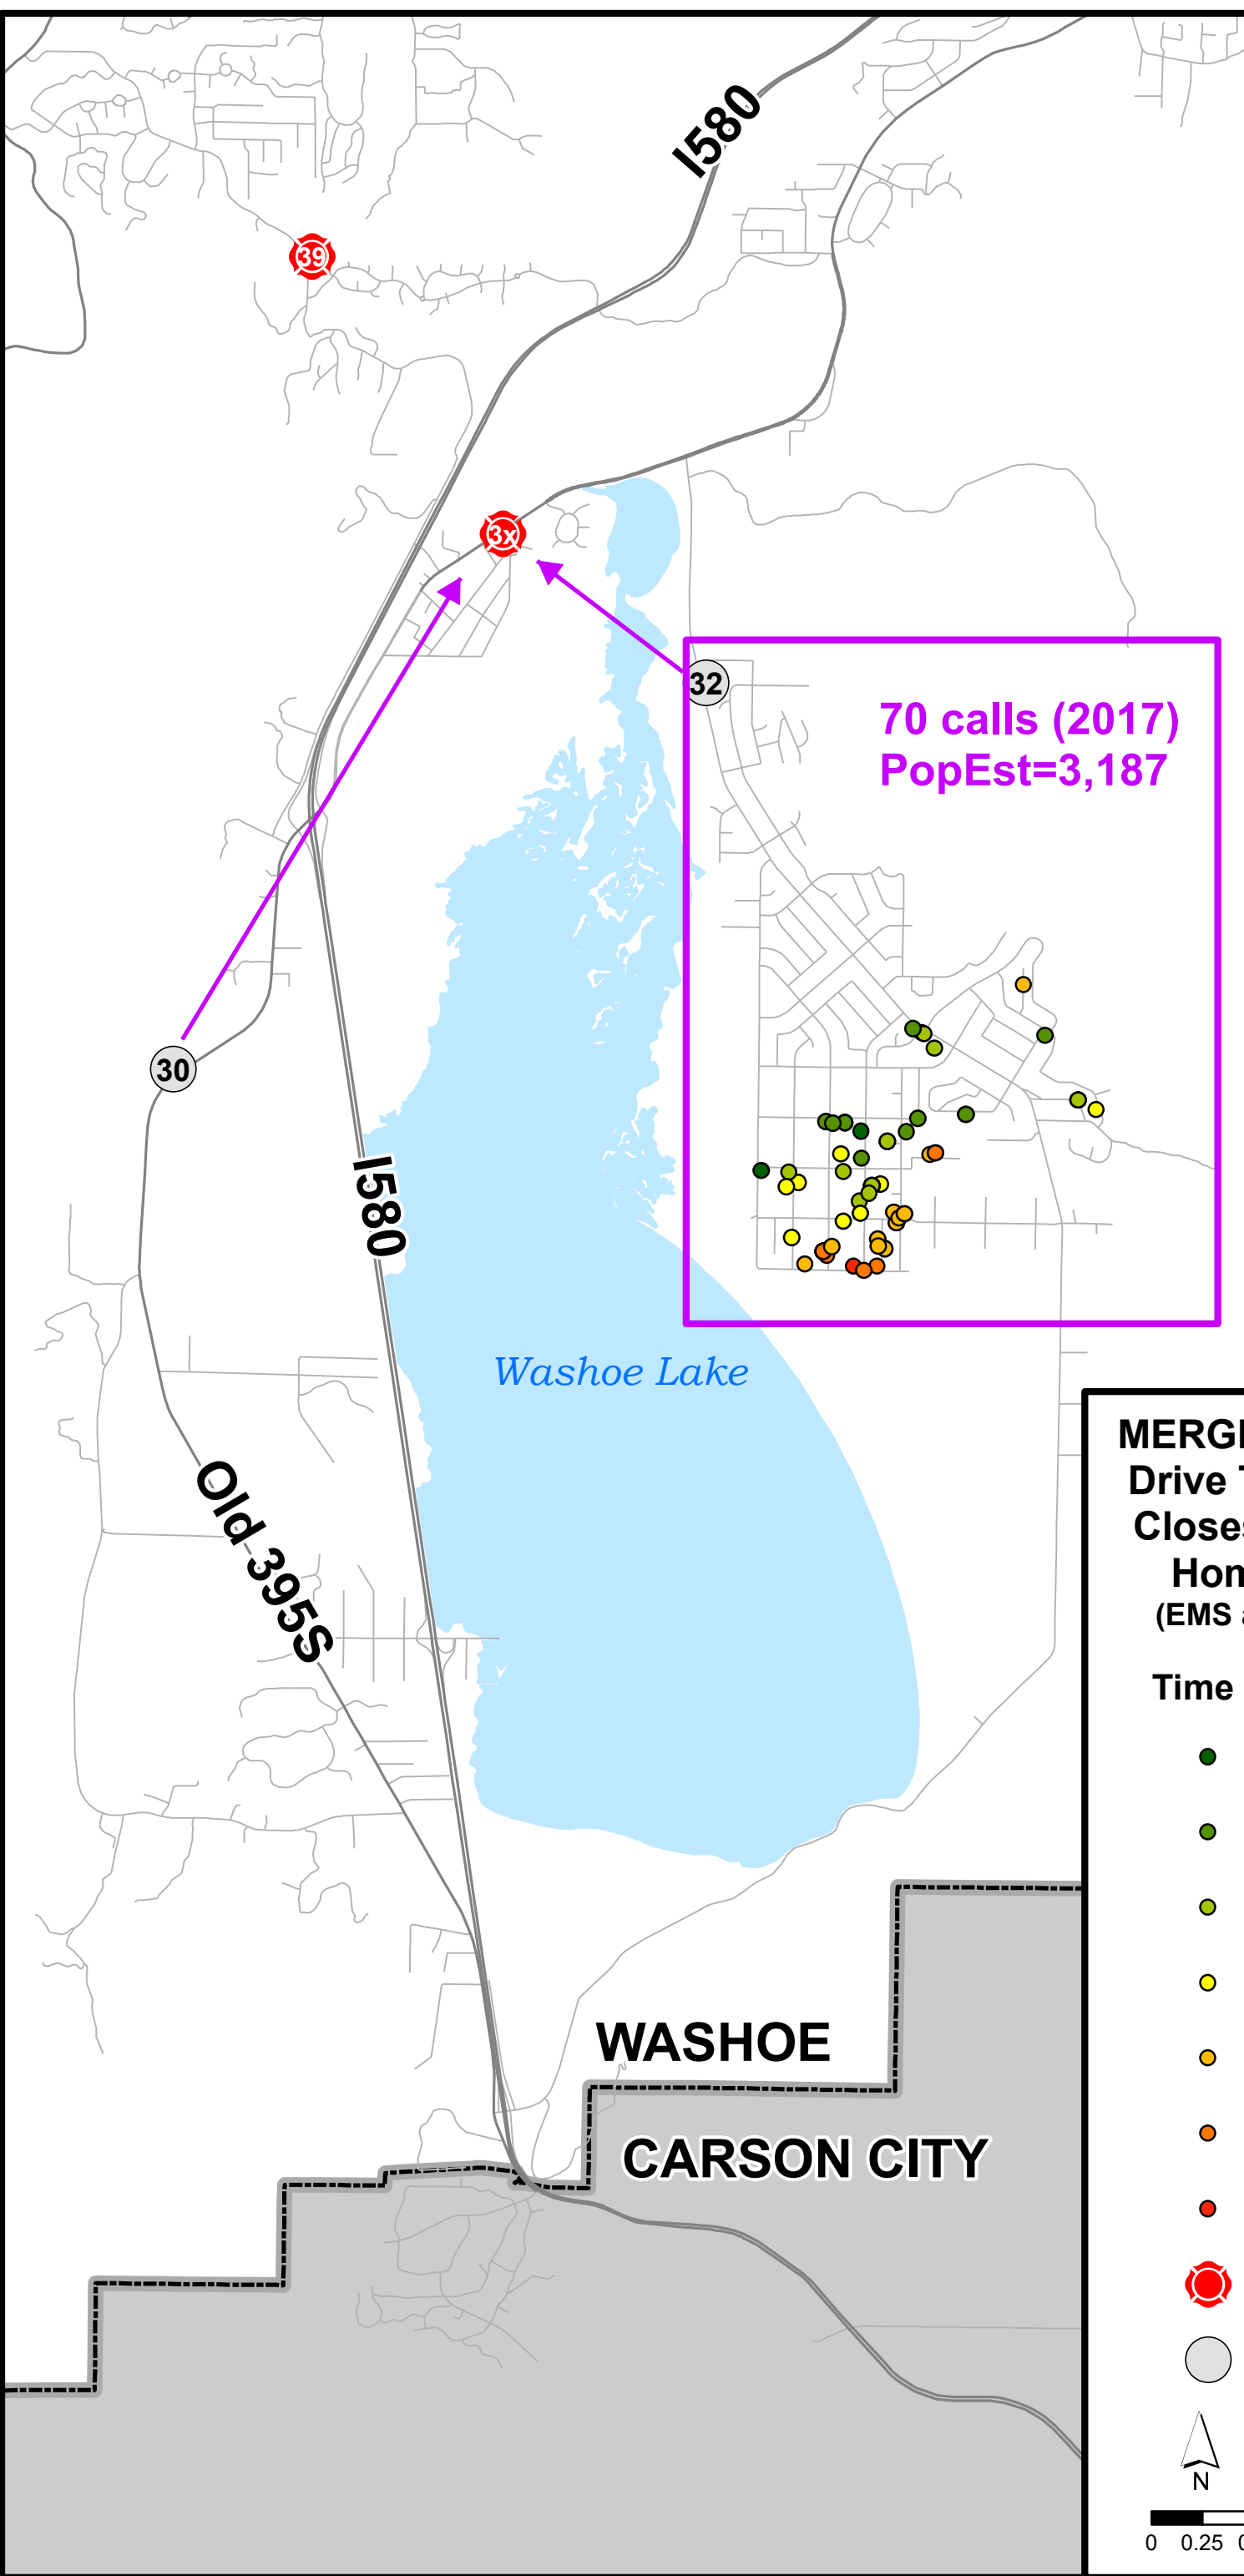

First-Due Service SOC
 Urban: 8 minutes
 Suburban: 10 minutes
 Rural: 20 minutes

70 calls (2017)
 PopEst=3,187

**MERGE TM30 and TM32
 Drive Time-Based SOC
 Closest Station Within
 Home Jurisdiction
 (EMS and Fire Calls 2017)**

Time Over SOC Limit

- 30 seconds
- 1:00
- 1:30
- 2:00
- 2:30
- 3:00
- 3:30
- TMFPD
- Stations Combined

N

0 0.25 0.5 Miles