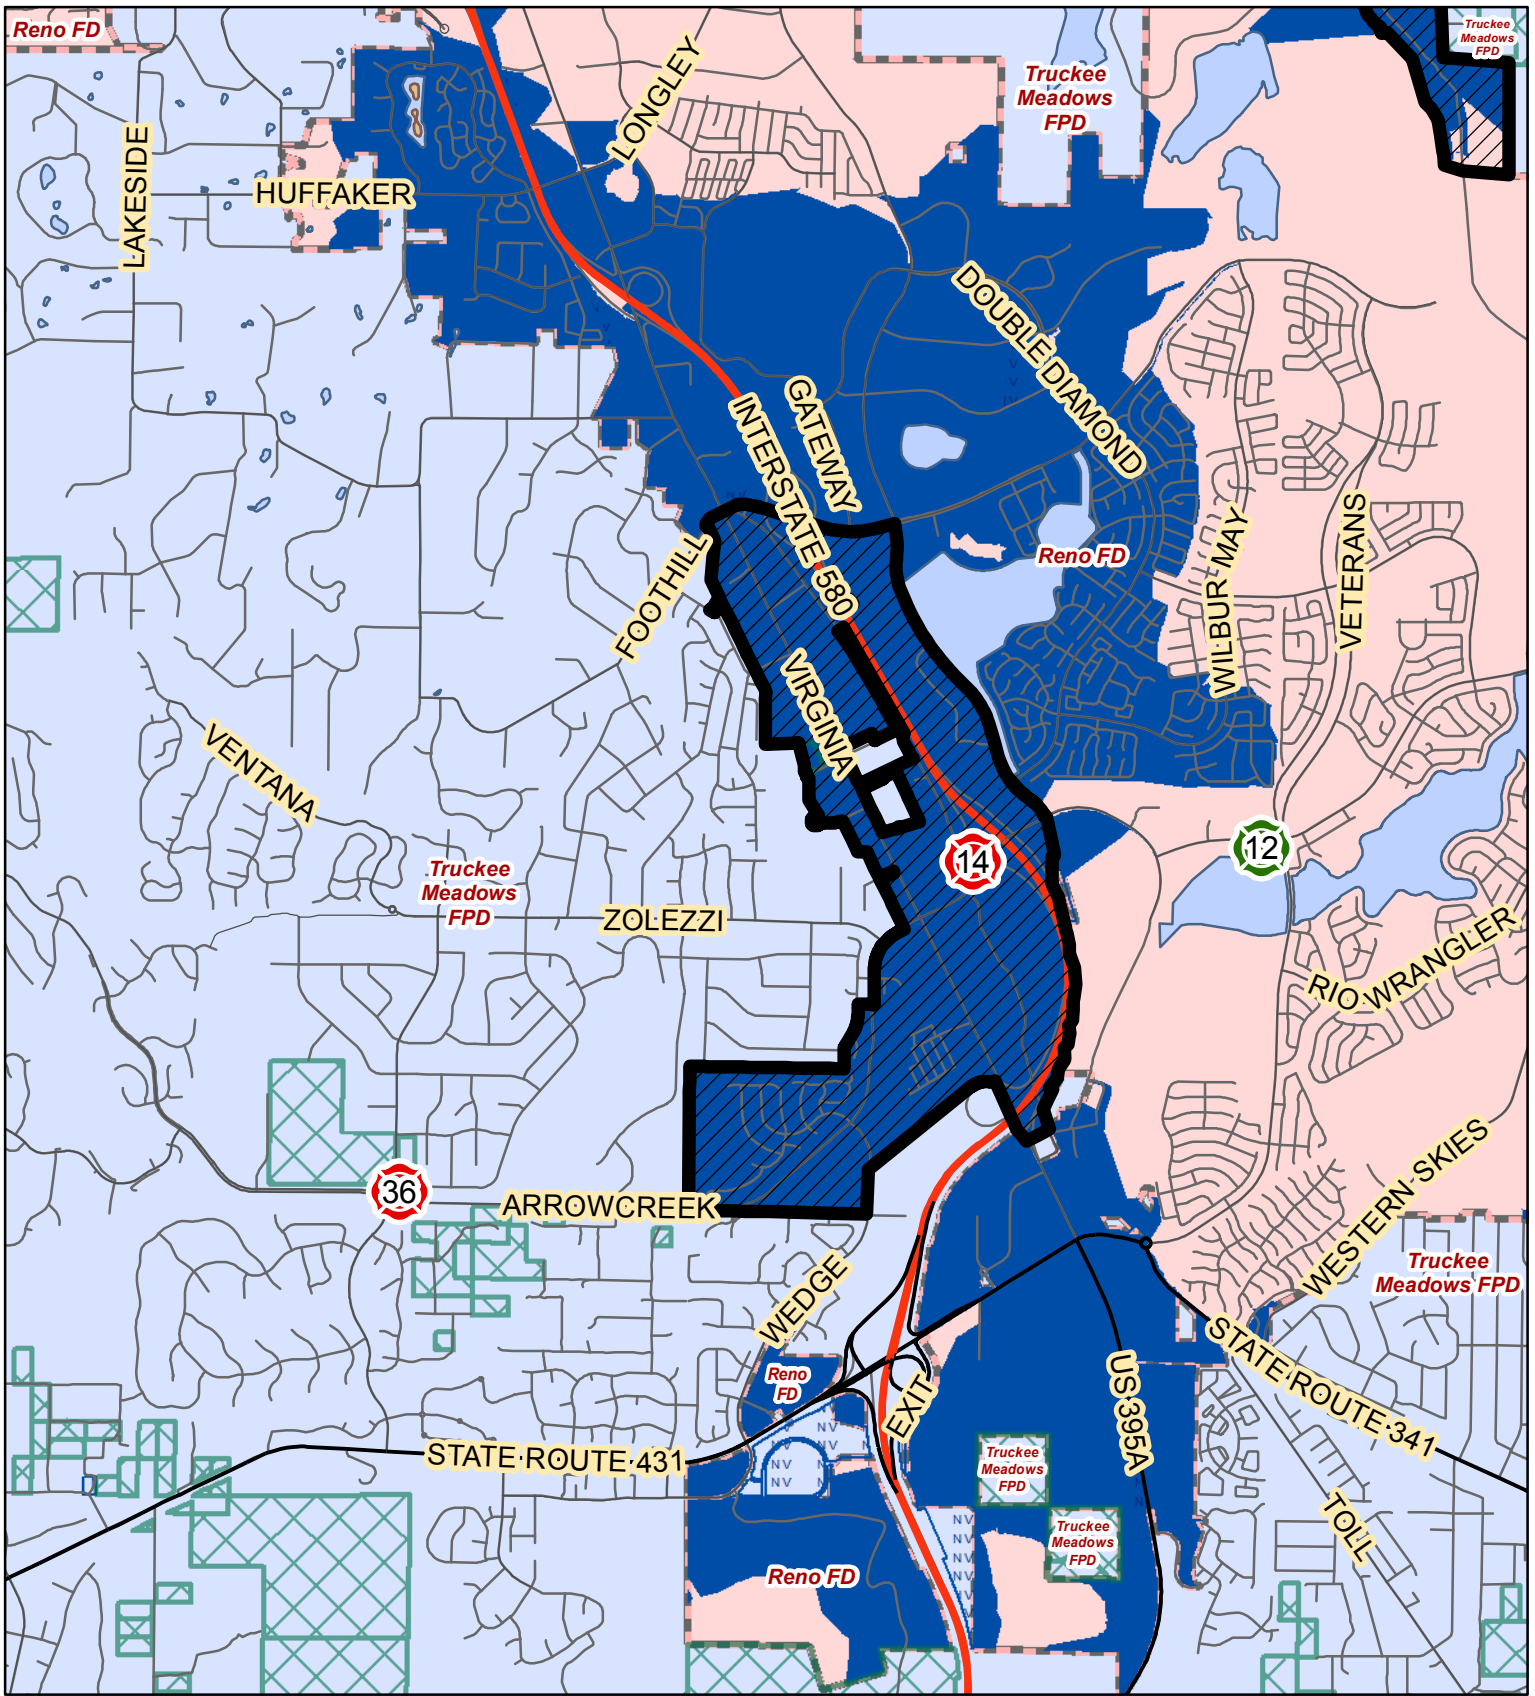

Original offer of AA to Reno FD  Automatic Aid Accepted

	Federal Land		Reno FD
	Nevada State Land		TMFPD
	Lake		
	Playa/Island		

	TMFPD Career Station
	RENO Station

0  1.5 Miles 

Washoe County GIS Program
 Tech. Svcs. Dept/ Regional Svcs. Div.
 1001 E. 9th St.,
 Reno, NV 89512
www.washoecounty.us/gis
 Date: 8/26/2015