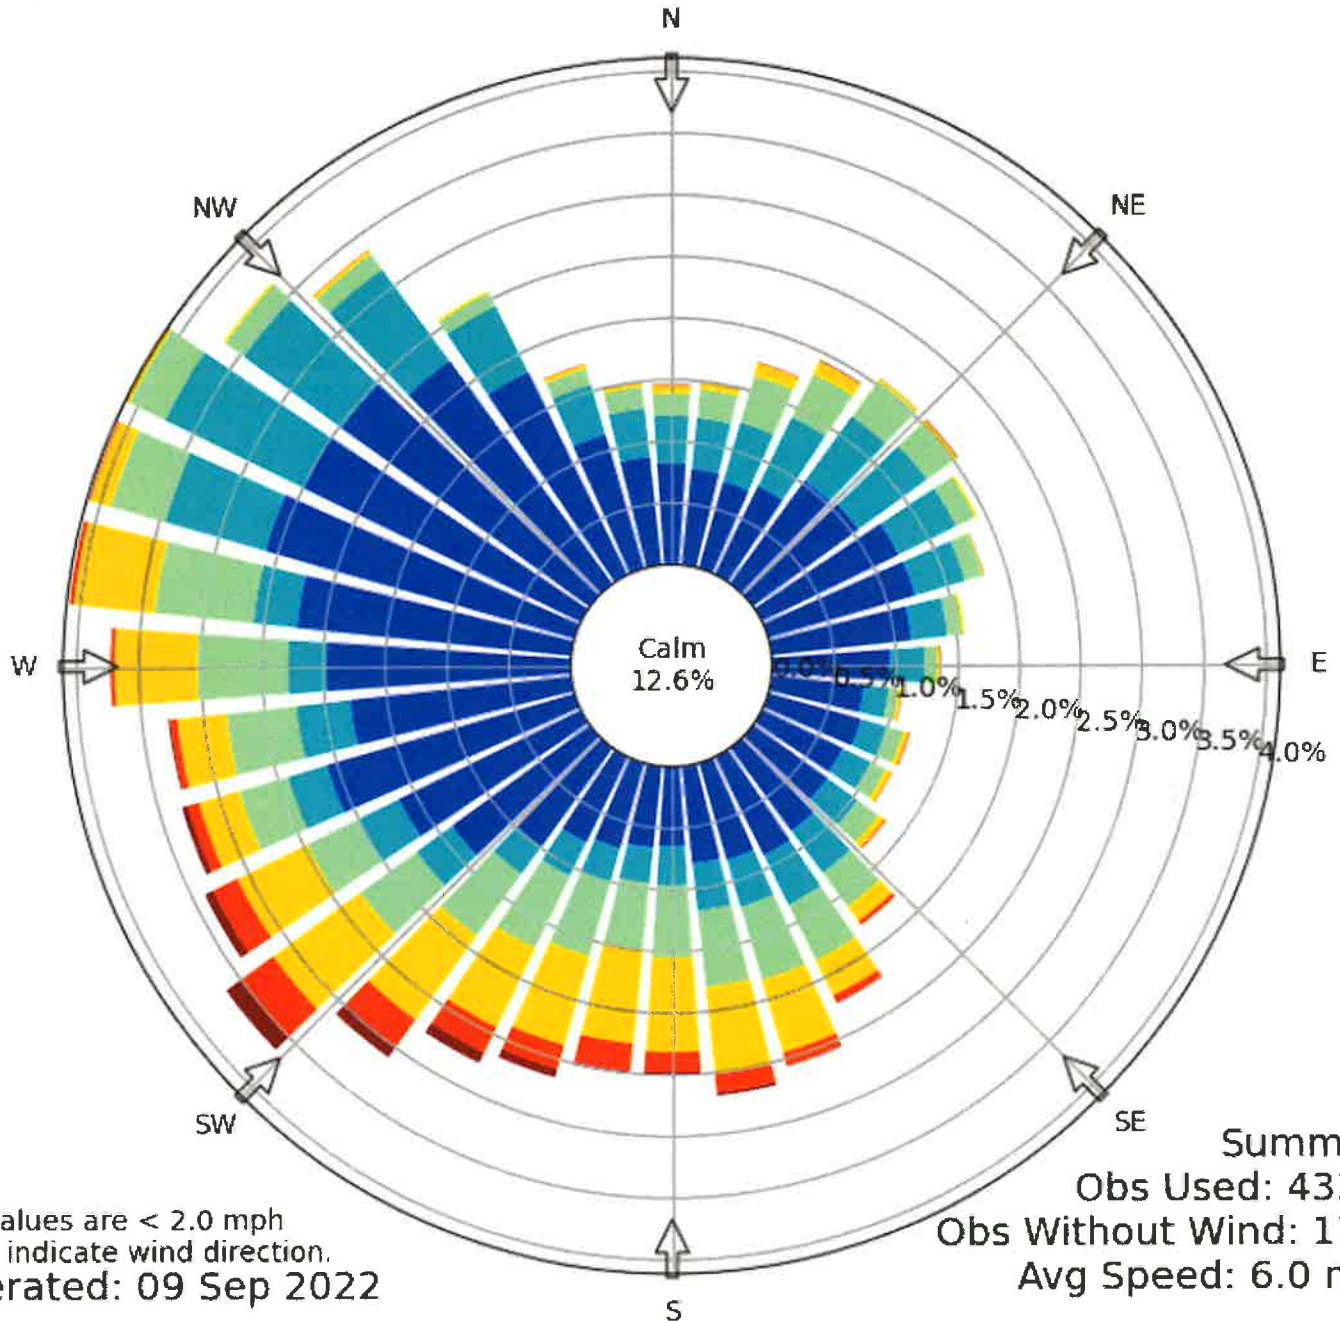

Windrose Plot for [GALN2] GALENA

Obs Between: 31 May 2011 10:03 PM - 07 Sep 2022 04:50 PM America/Los_Angeles
[Time Domain: Jun 1 - Oct 31,]

Calm values are < 2.0 mph
Arrows indicate wind direction.
Generated: 09 Sep 2022